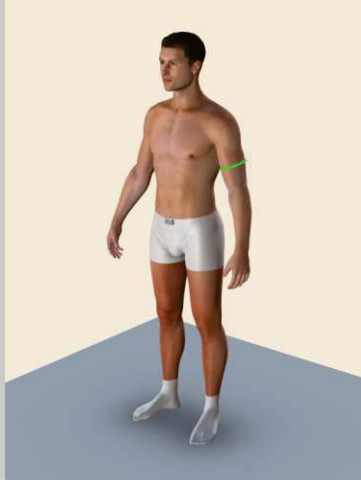

Motorbike Leather Suit's Size Measurements Guide

Please Follow the Instructions and use the Photos to take all measurements in CentimetersCM

01-Chest

02-Navel

03-Waist

04-Neck

05-Arm Hole

06-Sleeve Length

07-Shoulder to Elbow

08-Elbow to Wrist

09-Biceps

10-Forearm

11-Wrist

12-Shoulder to Shoulder

13-Neck to Navel

14-Neck to Waistline Back

23-Navel to Knee

24-Knee to Ankle

25-Outseam

26-Half Crotch

27-Apex to Apex

28-Above Bust

29-Over Bust

30-Under Bust