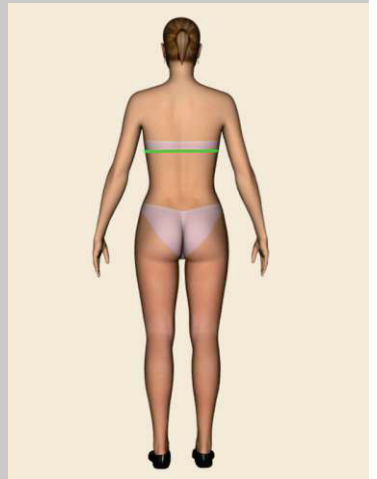

15-Crotch

16-Hips

17-Upper thigh

18-Lower thigh

19-Knee

20-Calf

21-Ankle

22- Inseam Length

23-Navel to Knee

24-Knee to Ankle

25-Outseam

26-Half Crotch

27-Apex to Apex

28-Above Bust

29-Over Bust

30-Under Bust

31-Neck to Extreme bust

Motorbike Leather Suit's Size Measurements Guide

Please Follow the Instructions and use the Photos to take all measurements in CentimetersCM

01-Chest(Round):_____

02-Navel(round):_____