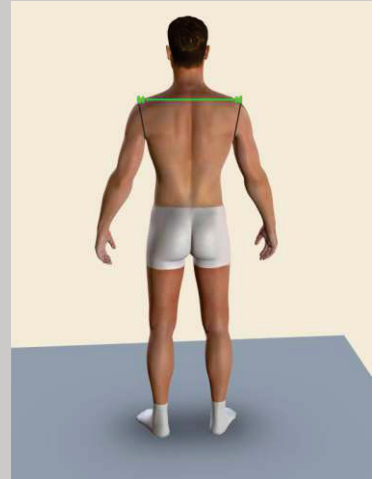

Motorbike Leather Suit's Size Measurements Guide

Please Follow the Instructions and use the Photos to take all measurements in CentimetersCM

01-Chest

02-Navel

03-Waist

04-Neck

05-Arm Hole

06-Sleeve Length

07-Shoulder to Elbow

08-Elbow to Wrist

09-Biceps

10-Forearm

11-Wrist

12-Shoulder to Shoulder

13-Neck to Navel

14-Neck to Waistline Back

15-Crotch

16-Hips

17-Upper thigh

18-Lower thigh

19-Knee

20-Calf

21-Ankle

22- Inseam Length

23-Navel to Knee

24-Knee to Ankle

25-Outseam

26-Half Crotch

27-Apex to Apex

28-Above Bust

29-Over Bust

30-Under Bust