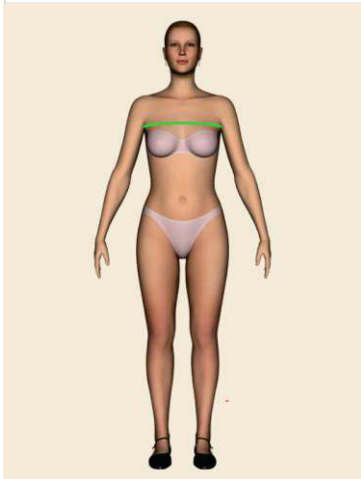

15-Crotch

16-Hips

17-Upper thigh

18-Lower thigh

19-Knee

20-Calf

21-Ankle

22- Inseam Length

23-Navel to Knee

24-Knee to Ankle

25-Outseam

26-Half Crotch

27-Apex to Apex

28-Above Bust

29-Over Bust

30-Under Bust

31-Neck to Extreme bust

Motorbike Leather Suit's Size Measurements Guide

Please Follow the Instructions and use the Photos to take all measurements in CentimetersCM

01-Chest(Round):_____

02-Navel(round):_____