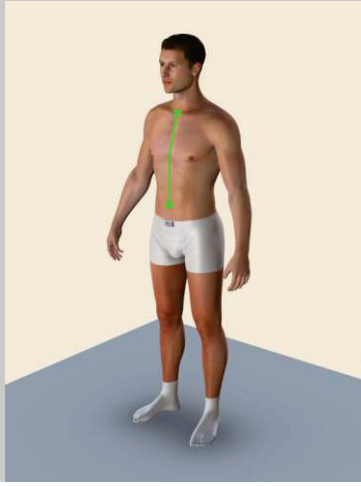

Motorbike Leather Suit's Size Measurements Guide

Please Follow the Instructions and use the Photos to take all measurements in CentimetersCM

01-Chest

02-Navel

03-Waist

04-Neck

05-Arm Hole

06-Sleeve Length

07-Shoulder to Elbow

08-Elbow to Wrist

09-Biceps

10-Forearm

11-Wrist

12-Shoulder to Shoulder

13-Neck to Navel

14-Neck to Waistline Back

15-Crotch

16-Hips

17-Upper thigh

18-Lower thigh

19-Knee

20-Calf

21-Ankle

22- Inseam Length

23-Navel to Knee

24-Knee to Ankle

25-Outseam

26-Half Crotch

27-Apex to Apex

28-Above Bust

29-Over Bust

30-Under Bust