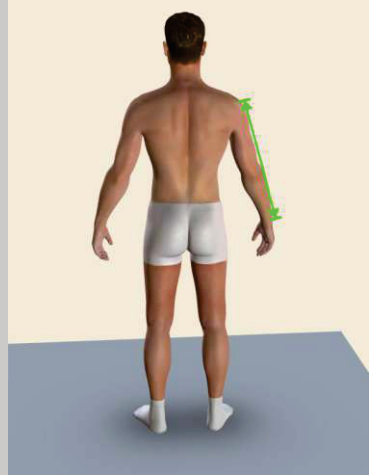

Motorbike Leather Suit's Size Measurements Guide

Please Follow the Instructions and use the Photos to take all measurements in CentimetersCM

01-Chest

02-Navel

03-Waist

04-Neck

05-Arm Hole

06-Sleeve Length

07-Shoulder to Elbow

08-Elbow to Wrist

09-Biceps

10-Forearm

11-Wrist

12-Shoulder to Shoulder

13-Neck to Navel

14-Neck to Waistline Back

15-Crotch

16-Hips

17-Upper thigh

18-Lower thigh

19-Knee

20-Calf

21-Ankle

22- Inseam Length

23-Navel to Knee

24-Knee to Ankle

25-Outseam

26-Half Crotch

27-Apex to Apex

28-Above Bust

29-Over Bust

30-Under Bust