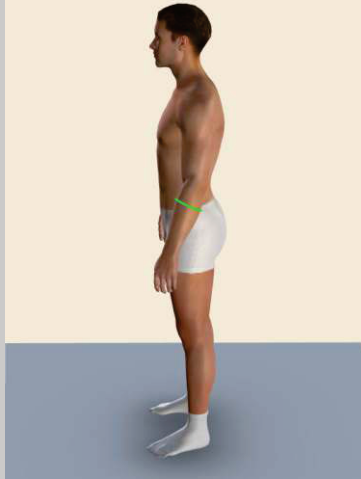

Motorbike Leather Suit's Size Measurements Guide

Please Follow the Instructions and use the Photos to take all measurements in CentimetersCM

01-Chest

02-Navel

03-Waist

04-Neck

05-Arm Hole

06-Sleeve Length

07-Shoulder to Elbow

08-Elbow to Wrist

09-Biceps

10-Forearm

11-Wrist

12-Shoulder to Shoulder

13-Neck to Navel

14-Neck to Waistline Back

15-Crotch

16-Hips

17-Upper thigh

18-Lower thigh

19-Knee

20-Calf

21-Ankle

22- Inseam Length

23-Navel to Knee

24-Knee to Ankle

25-Outseam

26-Half Crotch

27-Apex to Apex

28-Above Bust

29-Over Bust

30-Under Bust