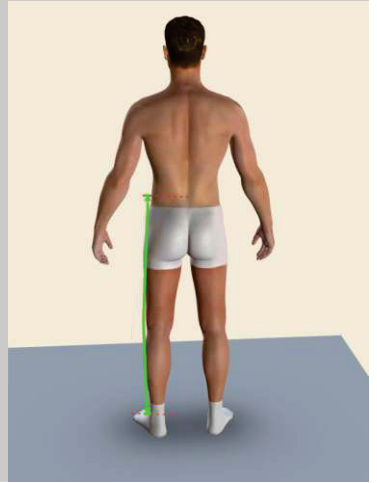

07-Shoulder to Elbow

08-Elbow to Wrist

09-Biceps

10-Forearm

11-Wrist

12-Shoulder to Shoulder

13-Neck to Navel

14-Neck to Waistline Back

15-Crotch

16-Hips

17-Upper thigh

18-Lower thigh

19-Knee

20-Calf

21-Ankle

22- Inseam Length

23-Navel to Knee

24-Knee to Ankle

25-Outseam

26-Half Crotch

27-Apex to Apex

28-Above Bust

29-Over Bust

30-Under Bust

31-Neck to Extreme bust

Motorbike Leather Suit's Size Measurements Guide

Please Follow the Instructions and use the Photos to take all measurements in CentimetersCM

01-Chest(Round):_____

02-Navel(round):_____