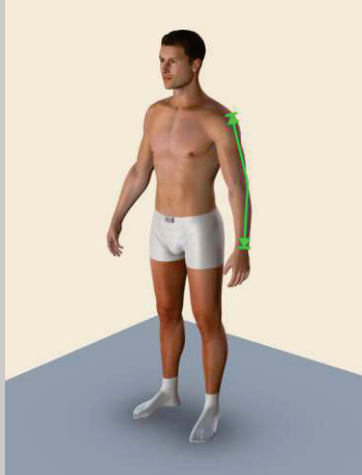

Motorbike Leather Suit's Size Measurements Guide

Please Follow the Instructions and use the Photos to take all measurements in CentimetersCM

01-Chest

02-Navel

03-Waist

04-Neck

05-Arm Hole

06-Sleeve Length

07-Shoulder to Elbow

08-Elbow to Wrist

09-Biceps

10-Forearm

11-Wrist

12-Shoulder to Shoulder

13-Neck to Navel

14-Neck to Waistline Back

23-Navel to Knee

24-Knee to Ankle

25-Outseam

26-Half Crotch

27-Apex to Apex

28-Above Bust

29-Over Bust

30-Under Bust