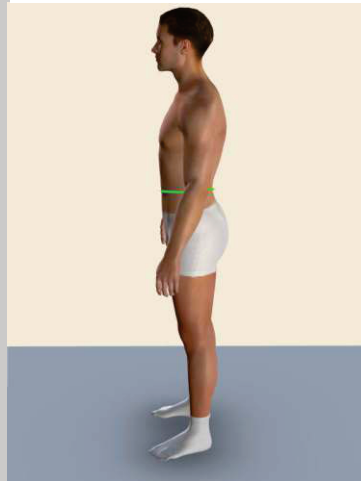

Motorbike Leather Suit's Size Measurements Guide

Please Follow the Instructions and use the Photos to take all measurements in CentimetersCM

01-Chest

02-Navel

03-Waist

04-Neck

05-Arm Hole

06-Sleeve Length

07-Shoulder to Elbow

08-Elbow to Wrist

09-Biceps

10-Forearm

11-Wrist

12-Shoulder to Shoulder

13-Neck to Navel

14-Neck to Waistline Back