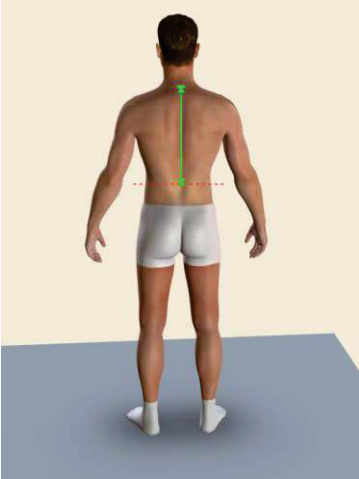

Motorbike Leather Suit's Size Measurements Guide

Please Follow the Instructions and use the Photos to take all measurements in CentimetersCM

01-Chest

02-Navel

03-Waist

04-Neck

05-Arm Hole

06-Sleeve Length

07-Shoulder to Elbow

08-Elbow to Wrist

09-Biceps

10-Forearm

11-Wrist

12-Shoulder to Shoulder

13-Neck to Navel

14-Neck to Waistline Back

15-Crotch

16-Hips

17-Upper thigh

18-Lower thigh

19-Knee

20-Calf

21-Ankle

22- Inseam Length

23-Navel to Knee

24-Knee to Ankle

25-Outseam

26-Half Crotch

27-Apex to Apex

28-Above Bust

29-Over Bust

30-Under Bust