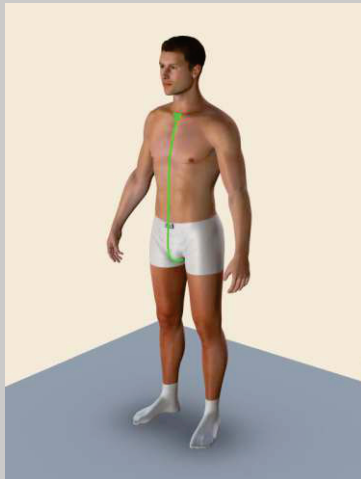

Motorbike Leather Suit's Size Measurements Guide

Please Follow the Instructions and use the Photos to take all measurements in CentimetersCM

01-Chest

02-Navel

03-Waist

04-Neck

05-Arm Hole

06-Sleeve Length

07-Shoulder to Elbow

08-Elbow to Wrist

09-Biceps

10-Forearm

11-Wrist

12-Shoulder to Shoulder

13-Neck to Navel

14-Neck to Waistline Back

15-Crotch

16-Hips

17-Upper thigh

18-Lower thigh

19-Knee

20-Calf

21-Ankle

22- Inseam Length

23-Navel to Knee

24-Knee to Ankle

25-Outseam

26-Half Crotch

27-Apex to Apex

28-Above Bust

29-Over Bust

30-Under Bust