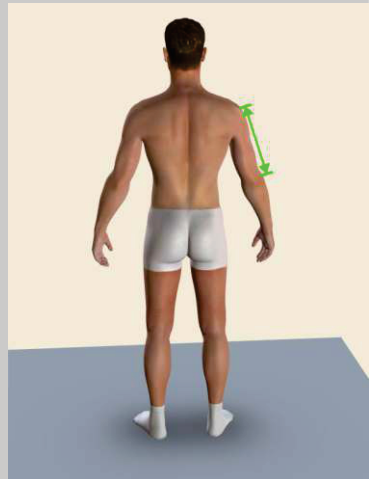

Motorbike Leather Suit's Size Measurements Guide

Please Follow the Instructions and use the Photos to take all measurements in CentimetersCM

01-Chest

02-Navel

03-Waist

04-Neck

05-Arm Hole

06-Sleeve Length

07-Shoulder to Elbow

08-Elbow to Wrist

09-Biceps

10-Forearm

11-Wrist

12-Shoulder to Shoulder

13-Neck to Navel

14-Neck to Waistline Back

15-Crotch

16-Hips

17-Upper thigh

18-Lower thigh

19-Knee

20-Calf

21-Ankle

22- Inseam Length

23-Navel to Knee

24-Knee to Ankle

25-Outseam

26-Half Crotch

27-Apex to Apex

28-Above Bust

29-Over Bust

30-Under Bust