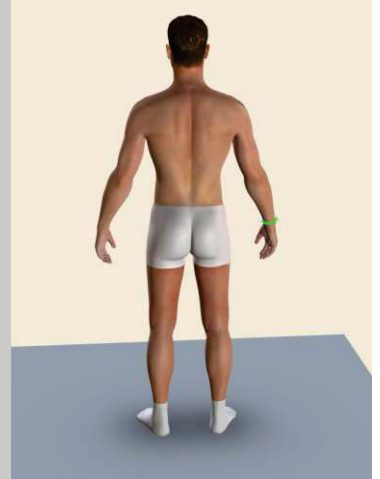

Motorbike Leather Suit's Size Measurements Guide

Please Follow the Instructions and use the Photos to take all measurements in CentimetersCM

01-Chest

02-Navel

03-Waist

04-Neck

05-Arm Hole

06-Sleeve Length

07-Shoulder to Elbow

08-Elbow to Wrist

09-Biceps

10-Forearm

11-Wrist

12-Shoulder to Shoulder

13-Neck to Navel

14-Neck to Waistline Back

15-Crotch

16-Hips

17-Upper thigh

18-Lower thigh

19-Knee

20-Calf

21-Ankle

22- Inseam Length

23-Navel to Knee

24-Knee to Ankle

25-Outseam

26-Half Crotch

27-Apex to Apex

28-Above Bust

29-Over Bust

30-Under Bust