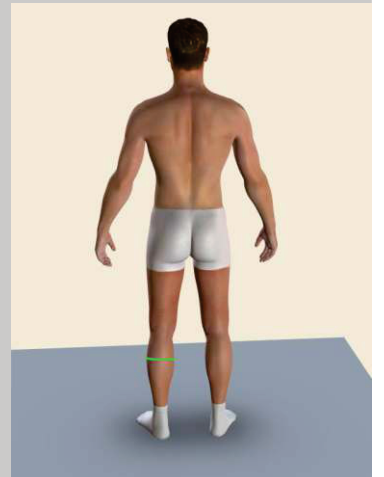

07-Shoulder to Elbow

08-Elbow to Wrist

09-Biceps

10-Forearm

11-Wrist

12-Shoulder to Shoulder

13-Neck to Navel

14-Neck to Waistline Back

15-Crotch

16-Hips

17-Upper thigh

18-Lower thigh

19-Knee

20-Calf

21-Ankle

22- Inseam Length

23-Navel to Knee

24-Knee to Ankle

25-Outseam

26-Half Crotch

27-Apex to Apex

28-Above Bust

29-Over Bust

30-Under Bust

31-Neck to Extreme bust

Motorbike Leather Suit's Size Measurements Guide

Please Follow the Instructions and use the Photos to take all measurements in CentimetersCM

01-Chest(Round):_____

02-Navel(round):_____