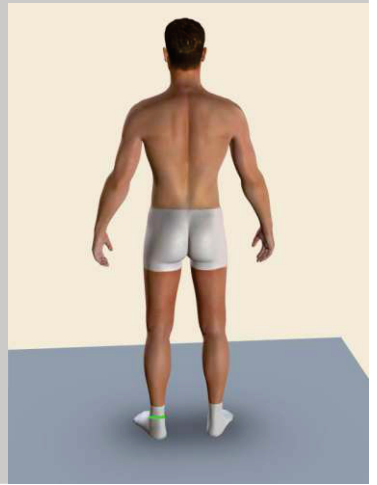

07-Shoulder to Elbow

08-Elbow to Wrist

09-Biceps

10-Forearm

11-Wrist

12-Shoulder to Shoulder

13-Neck to Navel

14-Neck to Waistline Back

15-Crotch

16-Hips

17-Upper thigh

18-Lower thigh

19-Knee

20-Calf

21-Ankle

22- Inseam Length

23-Navel to Knee

24-Knee to Ankle

25-Outseam

26-Half Crotch

27-Apex to Apex

28-Above Bust

29-Over Bust

30-Under Bust

31-Neck to Extreme bust

Motorbike Leather Suit's Size Measurements Guide

Please Follow the Instructions and use the Photos to take all measurements in CentimetersCM

01-Chest(Round):_____

02-Navel(round):_____