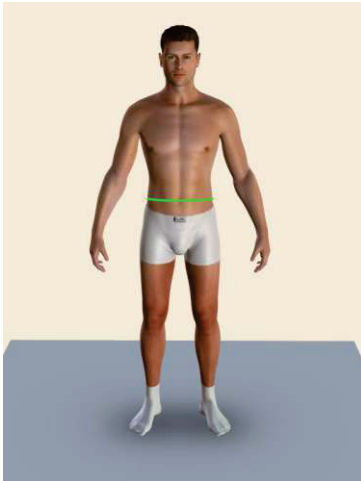

Motorbike Leather Suit's Size Measurements Guide

Please Follow the Instructions and use the Photos to take all measurements in CentimetersCM

01-Chest

02-Navel

03-Waist

04-Neck

05-Arm Hole

06-Sleeve Length

07-Shoulder to Elbow

08-Elbow to Wrist

09-Biceps

10-Forearm

11-Wrist

12-Shoulder to Shoulder

13-Neck to Navel

14-Neck to Waistline Back

23-Navel to Knee

24-Knee to Ankle

25-Outseam

26-Half Crotch

27-Apex to Apex

28-Above Bust

29-Over Bust

30-Under Bust