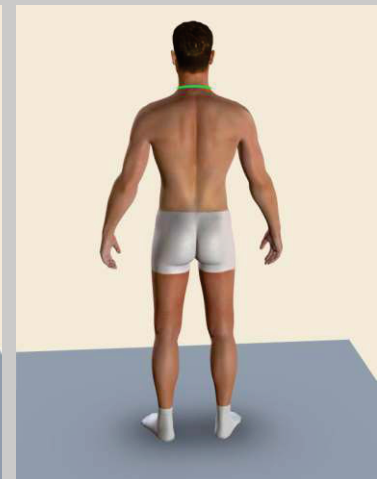

Motorbike Leather Suit's Size Measurements Guide

Please Follow the Instructions and use the Photos to take all measurements in CentimetersCM

01-Chest

02-Navel

03-Waist

04-Neck

05-Arm Hole

06-Sleeve Length

07-Shoulder to Elbow

08-Elbow to Wrist

09-Biceps

10-Forearm

11-Wrist

12-Shoulder to Shoulder

13-Neck to Navel

14-Neck to Waistline Back

23-Navel to Knee

24-Knee to Ankle

25-Outseam

26-Half Crotch

27-Apex to Apex

28-Above Bust

29-Over Bust

30-Under Bust