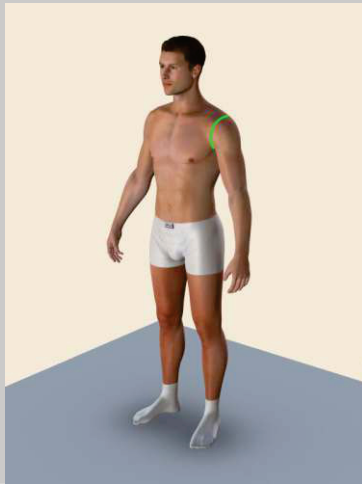

Motorbike Leather Suit's Size Measurements Guide

Please Follow the Instructions and use the Photos to take all measurements in CentimetersCM

01-Chest

02-Navel

03-Waist

04-Neck

05-Arm Hole

06-Sleeve Length

07-Shoulder to Elbow

08-Elbow to Wrist

09-Biceps

10-Forearm

11-Wrist

12-Shoulder to Shoulder

13-Neck to Navel

14-Neck to Waistline Back