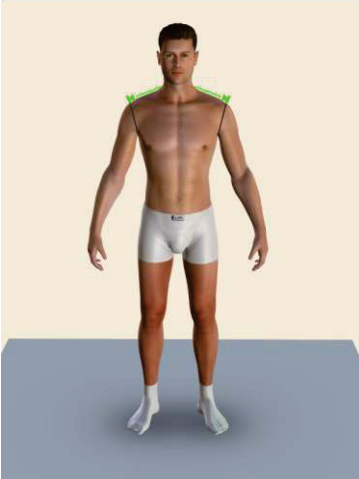

Motorbike Leather Suit's Size Measurements Guide

Please Follow the Instructions and use the Photos to take all measurements in CentimetersCM

01-Chest

02-Navel

03-Waist

04-Neck

05-Arm Hole

06-Sleeve Length

07-Shoulder to Elbow

08-Elbow to Wrist

09-Biceps

10-Forearm

11-Wrist

12-Shoulder to Shoulder

13-Neck to Navel

14-Neck to Waistline Back

15-Crotch

16-Hips

17-Upper thigh

18-Lower thigh

19-Knee

20-Calf

21-Ankle

22- Inseam Length

23-Navel to Knee

24-Knee to Ankle

25-Outseam

26-Half Crotch

27-Apex to Apex

28-Above Bust

29-Over Bust

30-Under Bust