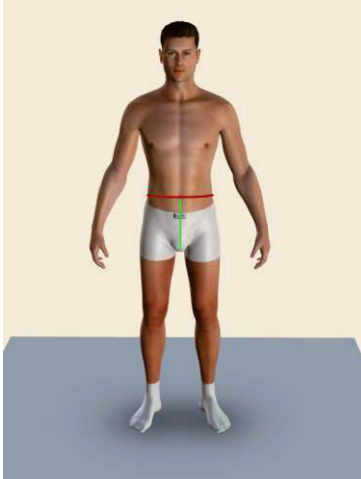

15-Crotch

16-Hips

17-Upper thigh

18-Lower thigh

19-Knee

20-Calf

21-Ankle

22- Inseam Length

23-Navel to Knee

24-Knee to Ankle

25-Outseam

26-Half Crotch

27-Apex to Apex

28-Above Bust

29-Over Bust

30-Under Bust

31-Neck to Extreme bust

Motorbike Leather Suit's Size Measurements Guide

Please Follow the Instructions and use the Photos to take all measurements in CentimetersCM

01-Chest(Round):_____

02-Navel(round):_____