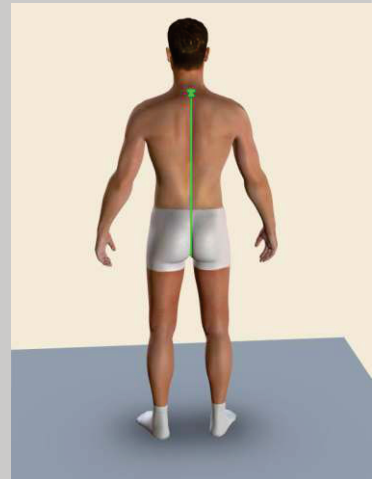

Motorbike Leather Suit's Size Measurements Guide

Please Follow the Instructions and use the Photos to take all measurements in CentimetersCM

01-Chest

02-Navel

03-Waist

04-Neck

05-Arm Hole

06-Sleeve Length

07-Shoulder to Elbow

08-Elbow to Wrist

09-Biceps

10-Forearm

11-Wrist

12-Shoulder to Shoulder

13-Neck to Navel

14-Neck to Waistline Back

15-Crotch

16-Hips

17-Upper thigh

18-Lower thigh

19-Knee

20-Calf

21-Ankle

22- Inseam Length

23-Navel to Knee

24-Knee to Ankle

25-Outseam

26-Half Crotch

27-Apex to Apex

28-Above Bust

29-Over Bust

30-Under Bust