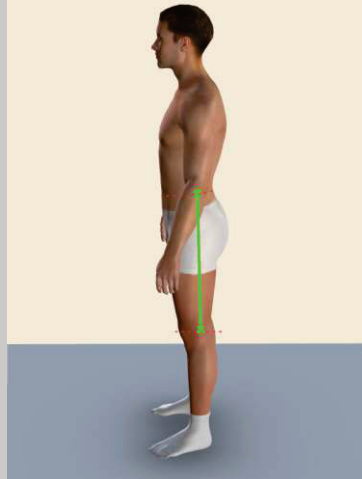

07-Shoulder to Elbow

08-Elbow to Wrist

09-Biceps

10-Forearm

11-Wrist

12-Shoulder to Shoulder

13-Neck to Navel

14-Neck to Waistline Back

15-Crotch

16-Hips

17-Upper thigh

18-Lower thigh

19-Knee

20-Calf

21-Ankle

22- Inseam Length

23-Navel to Knee

24-Knee to Ankle

25-Outseam

26-Half Crotch

27-Apex to Apex

28-Above Bust

29-Over Bust

30-Under Bust

31-Neck to Extreme bust

Motorbike Leather Suit's Size Measurements Guide

Please Follow the Instructions and use the Photos to take all measurements in CentimetersCM

01-Chest(Round):_____

02-Navel(round):_____