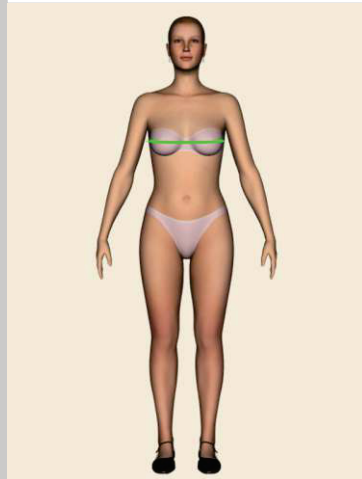

23-Navel to Knee

24-Knee to Ankle

25-Outseam

26-Half Crotch

27-Apex to Apex

28-Above Bust

29-Over Bust

30-Under Bust

31-Neck to Extreme bust

Motorbike Leather Suit's Size Measurements Guide

Please Follow the Instructions and use the Photos to take all measurements in CentimetersCM

01-Chest(Round):_____

02-Navel(round):_____