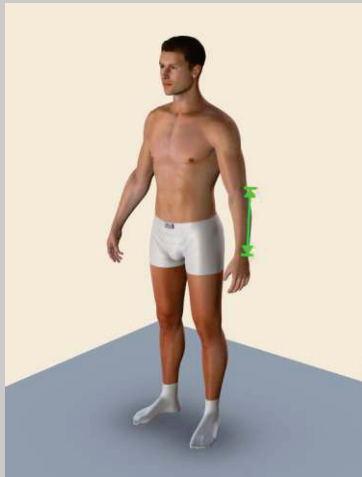

Motorbike Leather Suit's Size Measurements Guide

Please Follow the Instructions and use the Photos to take all measurements in CentimetersCM

01-Chest

02-Navel

03-Waist

04-Neck

05-Arm Hole

06-Sleeve Length

07-Shoulder to Elbow

08-Elbow to Wrist

09-Biceps

10-Forearm

11-Wrist

12-Shoulder to Shoulder

13-Neck to Navel

14-Neck to Waistline Back

23-Navel to Knee

24-Knee to Ankle

25-Outseam

26-Half Crotch

27-Apex to Apex

28-Above Bust

29-Over Bust

30-Under Bust