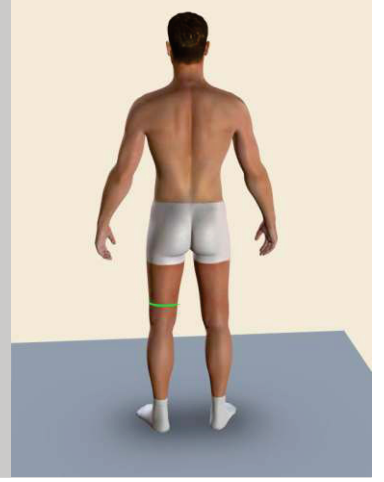

Motorbike Leather Suit's Size Measurements Guide

Please Follow the Instructions and use the Photos to take all measurements in CentimetersCM

01-Chest

02-Navel

03-Waist

04-Neck

05-Arm Hole

06-Sleeve Length

07-Shoulder to Elbow

08-Elbow to Wrist

09-Biceps

10-Forearm

11-Wrist

12-Shoulder to Shoulder

13-Neck to Navel

14-Neck to Waistline Back

15-Crotch

16-Hips

17-Upper thigh

18-Lower thigh

19-Knee

20-Calf

21-Ankle

22- Inseam Length

23-Navel to Knee

24-Knee to Ankle

25-Outseam

26-Half Crotch

27-Apex to Apex

28-Above Bust

29-Over Bust

30-Under Bust