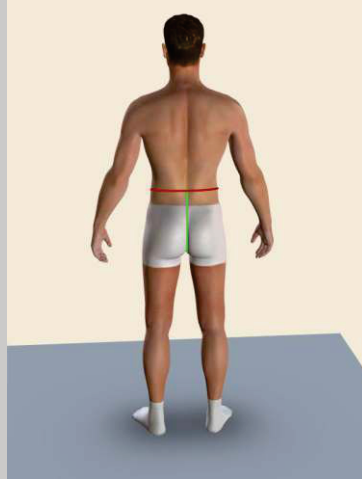

15-Crotch

16-Hips

17-Upper thigh

18-Lower thigh

19-Knee

20-Calf

21-Ankle

22- Inseam Length

23-Navel to Knee

24-Knee to Ankle

25-Outseam

26-Half Crotch

27-Apex to Apex

28-Above Bust

29-Over Bust

30-Under Bust

31-Neck to Extreme bust

Motorbike Leather Suit's Size Measurements Guide

Please Follow the Instructions and use the Photos to take all measurements in CentimetersCM

01-Chest(Round):_____

02-Navel(round):_____