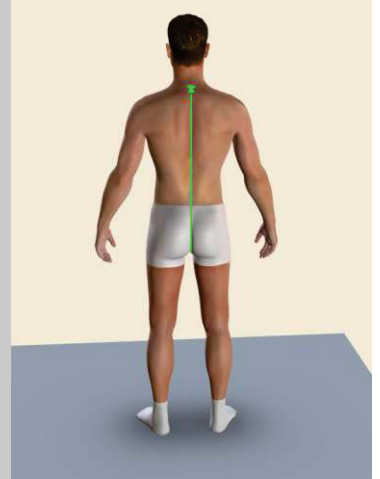

Motorbike Leather Suit's Size Measurements Guide

Please Follow the Instructions and use the Photos to take all measurements in CentimetersCM

01-Chest

02-Navel

03-Waist

04-Neck

05-Arm Hole

06-Sleeve Length

07-Shoulder to Elbow

08-Elbow to Wrist

09-Biceps

10-Forearm

11-Wrist

12-Shoulder to Shoulder

13-Neck to Navel

14-Neck to Waistline Back

15-Crotch

16-Hips

17-Upper thigh

18-Lower thigh

19-Knee

20-Calf

21-Ankle

22- Inseam Length

23-Navel to Knee

24-Knee to Ankle

25-Outseam

26-Half Crotch

27-Apex to Apex

28-Above Bust

29-Over Bust

30-Under Bust