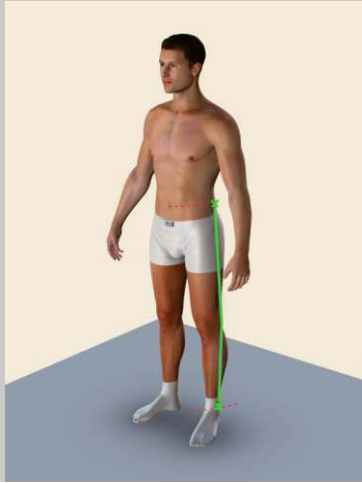

07-Shoulder to Elbow

08-Elbow to Wrist

09-Biceps

10-Forearm

11-Wrist

12-Shoulder to Shoulder

13-Neck to Navel

14-Neck to Waistline Back

15-Crotch

16-Hips

17-Upper thigh

18-Lower thigh

19-Knee

20-Calf

21-Ankle

22- Inseam Length

23-Navel to Knee

24-Knee to Ankle

25-Outseam

26-Half Crotch

27-Apex to Apex

28-Above Bust

29-Over Bust

30-Under Bust

31-Neck to Extreme bust

Motorbike Leather Suit's Size Measurements Guide

Please Follow the Instructions and use the Photos to take all measurements in CentimetersCM

01-Chest(Round):_____

02-Navel(round):_____