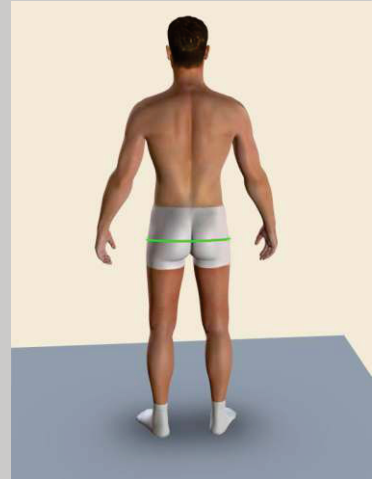

Motorbike Leather Suit's Size Measurements Guide

Please Follow the Instructions and use the Photos to take all measurements in CentimetersCM

01-Chest

02-Navel

03-Waist

04-Neck

05-Arm Hole

06-Sleeve Length

07-Shoulder to Elbow

08-Elbow to Wrist

09-Biceps

10-Forearm

11-Wrist

12-Shoulder to Shoulder

13-Neck to Navel

14-Neck to Waistline Back

15-Crotch

16-Hips

17-Upper thigh

18-Lower thigh

19-Knee

20-Calf

21-Ankle

22- Inseam Length

23-Navel to Knee

24-Knee to Ankle

25-Outseam

26-Half Crotch

27-Apex to Apex

28-Above Bust

29-Over Bust

30-Under Bust