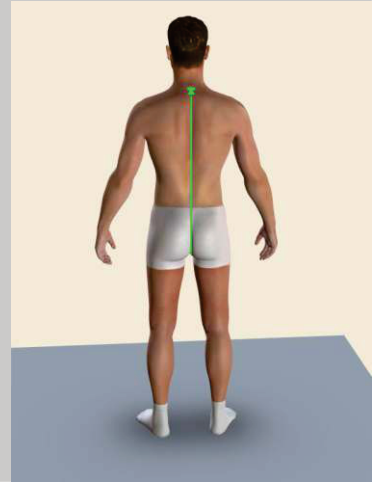

Motorbike Leather Suit's Size Measurements Guide

Please Follow the Instructions and use the Photos to take all measurements in CentimetersCM

01-Chest

02-Navel

03-Waist

04-Neck

05-Arm Hole

06-Sleeve Length

07-Shoulder to Elbow

08-Elbow to Wrist

09-Biceps

10-Forearm

11-Wrist

12-Shoulder to Shoulder

13-Neck to Navel

14-Neck to Waistline Back

15-Crotch

16-Hips

17-Upper thigh

18-Lower thigh

19-Knee

20-Calf

21-Ankle

22- Inseam Length

23-Navel to Knee

24-Knee to Ankle

25-Outseam

26-Half Crotch

27-Apex to Apex

28-Above Bust

29-Over Bust

30-Under Bust