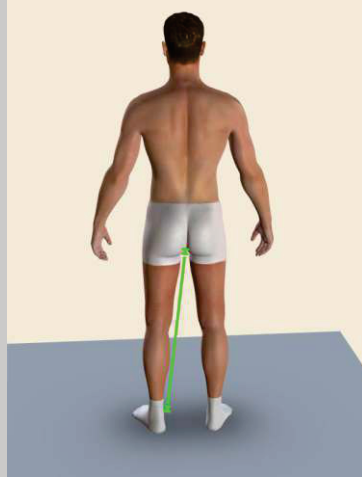

07-Shoulder to Elbow

08-Elbow to Wrist

09-Biceps

10-Forearm

11-Wrist

12-Shoulder to Shoulder

13-Neck to Navel

14-Neck to Waistline Back

15-Crotch

16-Hips

17-Upper thigh

18-Lower thigh

19-Knee

20-Calf

21-Ankle

22- Inseam Length

23-Navel to Knee

24-Knee to Ankle

25-Outseam

26-Half Crotch

27-Apex to Apex

28-Above Bust

29-Over Bust

30-Under Bust

31-Neck to Extreme bust

Motorbike Leather Suit's Size Measurements Guide

Please Follow the Instructions and use the Photos to take all measurements in CentimetersCM

01-Chest(Round):_____

02-Navel(round):_____