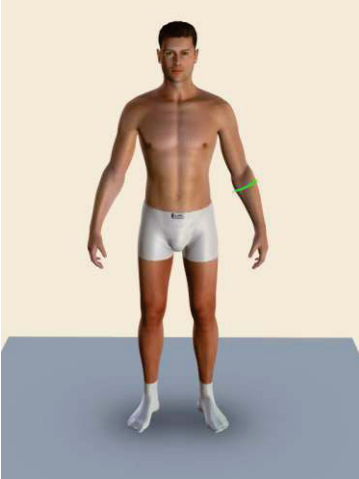

Motorbike Leather Suit's Size Measurements Guide

Please Follow the Instructions and use the Photos to take all measurements in CentimetersCM

01-Chest

02-Navel

03-Waist

04-Neck

05-Arm Hole

06-Sleeve Length

07-Shoulder to Elbow

08-Elbow to Wrist

09-Biceps

10-Forearm

11-Wrist

12-Shoulder to Shoulder

13-Neck to Navel

14-Neck to Waistline Back

15-Crotch

16-Hips

17-Upper thigh

18-Lower thigh

19-Knee

20-Calf

21-Ankle

22- Inseam Length

23-Navel to Knee

24-Knee to Ankle

25-Outseam

26-Half Crotch

27-Apex to Apex

28-Above Bust

29-Over Bust

30-Under Bust