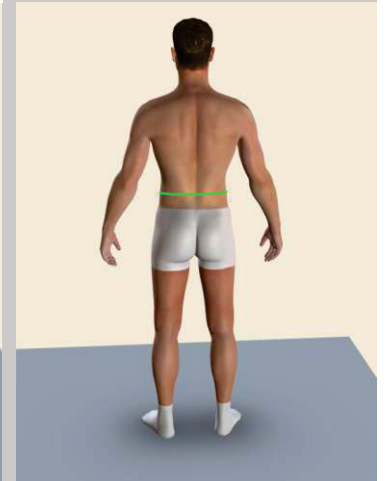

Motorbike Leather Suit's Size Measurements Guide

Please Follow the Instructions and use the Photos to take all measurements in CentimetersCM

01-Chest

02-Navel

03-Waist

04-Neck

05-Arm Hole

06-Sleeve Length

07-Shoulder to Elbow

08-Elbow to Wrist

09-Biceps

10-Forearm

11-Wrist

12-Shoulder to Shoulder

13-Neck to Navel

14-Neck to Waistline Back

23-Navel to Knee

24-Knee to Ankle

25-Outseam

26-Half Crotch

27-Apex to Apex

28-Above Bust

29-Over Bust

30-Under Bust