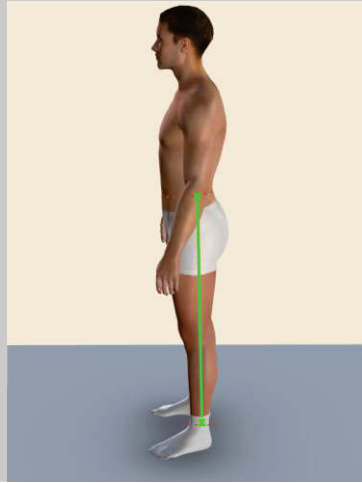

07-Shoulder to Elbow

08-Elbow to Wrist

09-Biceps

10-Forearm

11-Wrist

12-Shoulder to Shoulder

13-Neck to Navel

14-Neck to Waistline Back

15-Crotch

16-Hips

17-Upper thigh

18-Lower thigh

19-Knee

20-Calf

21-Ankle

22- Inseam Length

23-Navel to Knee

24-Knee to Ankle

25-Outseam

26-Half Crotch

27-Apex to Apex

28-Above Bust

29-Over Bust

30-Under Bust

31-Neck to Extreme bust

Motorbike Leather Suit's Size Measurements Guide

Please Follow the Instructions and use the Photos to take all measurements in CentimetersCM

01-Chest(Round):_____

02-Navel(round):_____