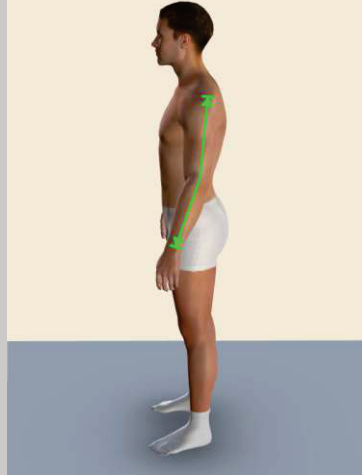

Motorbike Leather Suit's Size Measurements Guide

Please Follow the Instructions and use the Photos to take all measurements in CentimetersCM

01-Chest

02-Navel

03-Waist

04-Neck

05-Arm Hole

06-Sleeve Length

07-Shoulder to Elbow

08-Elbow to Wrist

09-Biceps

10-Forearm

11-Wrist

12-Shoulder to Shoulder

13-Neck to Navel

14-Neck to Waistline Back

23-Navel to Knee

24-Knee to Ankle

25-Outseam

26-Half Crotch

27-Apex to Apex

28-Above Bust

29-Over Bust

30-Under Bust