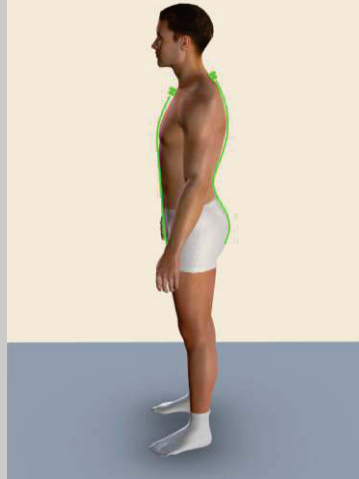

Motorbike Leather Suit's Size Measurements Guide

Please Follow the Instructions and use the Photos to take all measurements in CentimetersCM

01-Chest

02-Navel

03-Waist

04-Neck

05-Arm Hole

06-Sleeve Length

07-Shoulder to Elbow

08-Elbow to Wrist

09-Biceps

10-Forearm

11-Wrist

12-Shoulder to Shoulder

13-Neck to Navel

14-Neck to Waistline Back

15-Crotch

16-Hips

17-Upper thigh

18-Lower thigh

19-Knee

20-Calf

21-Ankle

22- Inseam Length

23-Navel to Knee

24-Knee to Ankle

25-Outseam

26-Half Crotch

27-Apex to Apex

28-Above Bust

29-Over Bust

30-Under Bust