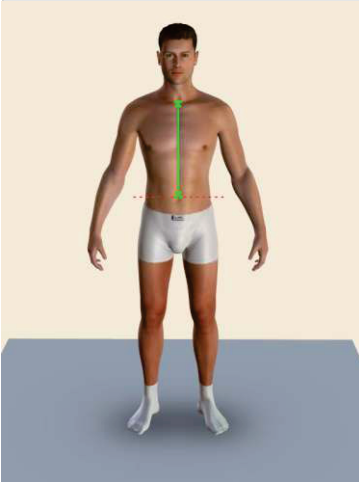

Motorbike Leather Suit's Size Measurements Guide

Please Follow the Instructions and use the Photos to take all measurements in CentimetersCM

01-Chest

02-Navel

03-Waist

04-Neck

05-Arm Hole

06-Sleeve Length

07-Shoulder to Elbow

08-Elbow to Wrist

09-Biceps

10-Forearm

11-Wrist

12-Shoulder to Shoulder

13-Neck to Navel

14-Neck to Waistline Back

15-Crotch

16-Hips

17-Upper thigh

18-Lower thigh

19-Knee

20-Calf

21-Ankle

22- Inseam Length

23-Navel to Knee

24-Knee to Ankle

25-Outseam

26-Half Crotch

27-Apex to Apex

28-Above Bust

29-Over Bust

30-Under Bust