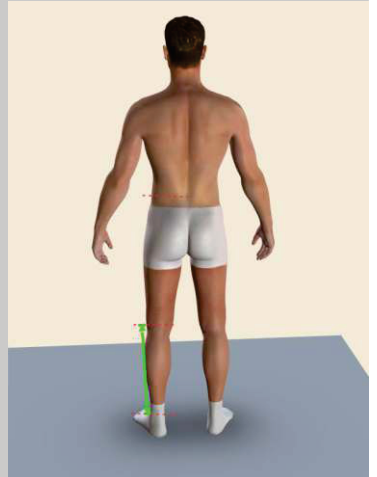

07-Shoulder to Elbow

08-Elbow to Wrist

09-Biceps

10-Forearm

11-Wrist

12-Shoulder to Shoulder

13-Neck to Navel

14-Neck to Waistline Back

15-Crotch

16-Hips

17-Upper thigh

18-Lower thigh

19-Knee

20-Calf

21-Ankle

22- Inseam Length

23-Navel to Knee

24-Knee to Ankle

25-Outseam

26-Half Crotch

27-Apex to Apex

28-Above Bust

29-Over Bust

30-Under Bust

31-Neck to Extreme bust

Motorbike Leather Suit's Size Measurements Guide

Please Follow the Instructions and use the Photos to take all measurements in CentimetersCM

01-Chest(Round):_____

02-Navel(round):_____