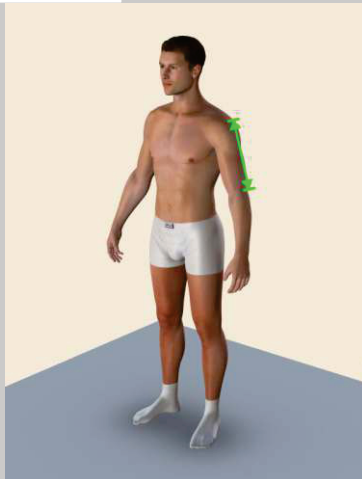

Motorbike Leather Suit's Size Measurements Guide

Please Follow the Instructions and use the Photos to take all measurements in CentimetersCM

01-Chest

02-Navel

03-Waist

04-Neck

05-Arm Hole

06-Sleeve Length

07-Shoulder to Elbow

08-Elbow to Wrist

09-Biceps

10-Forearm

11-Wrist

12-Shoulder to Shoulder

13-Neck to Navel

14-Neck to Waistline Back

23-Navel to Knee

24-Knee to Ankle

25-Outseam

26-Half Crotch

27-Apex to Apex

28-Above Bust

29-Over Bust

30-Under Bust