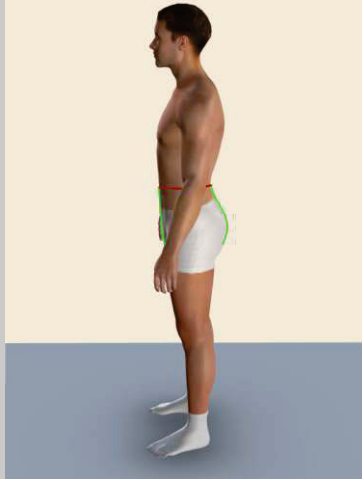

23-Navel to Knee

24-Knee to Ankle

25-Outseam

26-Half Crotch

27-Apex to Apex

28-Above Bust

29-Over Bust

30-Under Bust

31-Neck to Extreme bust

Motorbike Leather Suit's Size Measurements Guide

Please Follow the Instructions and use the Photos to take all measurements in CentimetersCM

01-Chest(Round):_____

02-Navel(round):_____