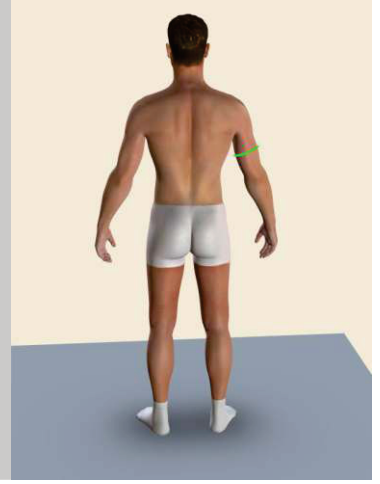

Motorbike Leather Suit's Size Measurements Guide

Please Follow the Instructions and use the Photos to take all measurements in CentimetersCM

01-Chest

02-Navel

03-Waist

04-Neck

05-Arm Hole

06-Sleeve Length

07-Shoulder to Elbow

08-Elbow to Wrist

09-Biceps

10-Forearm

11-Wrist

12-Shoulder to Shoulder

13-Neck to Navel

14-Neck to Waistline Back

15-Crotch

16-Hips

17-Upper thigh

18-Lower thigh

19-Knee

20-Calf

21-Ankle

22- Inseam Length

23-Navel to Knee

24-Knee to Ankle

25-Outseam

26-Half Crotch

27-Apex to Apex

28-Above Bust

29-Over Bust

30-Under Bust