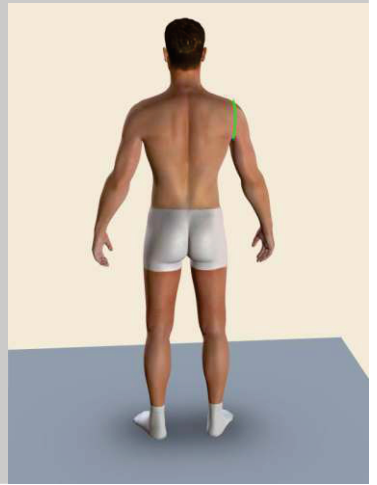

Motorbike Leather Suit's Size Measurements Guide

Please Follow the Instructions and use the Photos to take all measurements in CentimetersCM

01-Chest

02-Navel

03-Waist

04-Neck

05-Arm Hole

06-Sleeve Length

07-Shoulder to Elbow

08-Elbow to Wrist

09-Biceps

10-Forearm

11-Wrist

12-Shoulder to Shoulder

13-Neck to Navel

14-Neck to Waistline Back

15-Crotch

16-Hips

17-Upper thigh

18-Lower thigh

19-Knee

20-Calf

21-Ankle

22- Inseam Length

23-Navel to Knee

24-Knee to Ankle

25-Outseam

26-Half Crotch

27-Apex to Apex

28-Above Bust

29-Over Bust

30-Under Bust