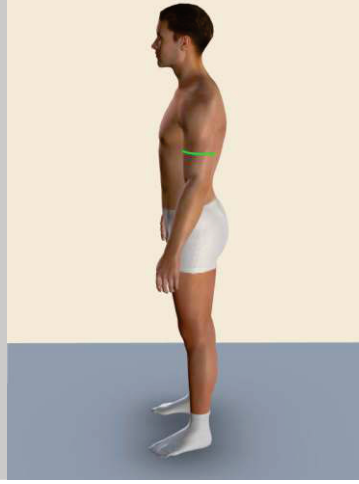

Motorbike Leather Suit's Size Measurements Guide

Please Follow the Instructions and use the Photos to take all measurements in CentimetersCM

01-Chest

02-Navel

03-Waist

04-Neck

05-Arm Hole

06-Sleeve Length

07-Shoulder to Elbow

08-Elbow to Wrist

09-Biceps

10-Forearm

11-Wrist

12-Shoulder to Shoulder

13-Neck to Navel

14-Neck to Waistline Back