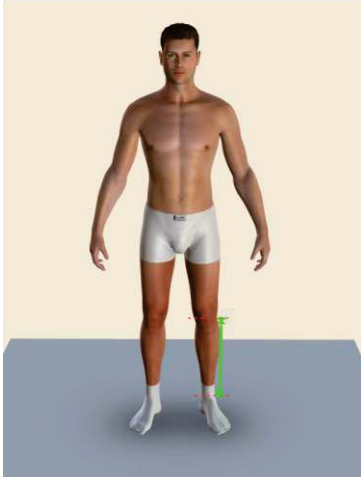

07-Shoulder to Elbow

08-Elbow to Wrist

09-Biceps

10-Forearm

11-Wrist

12-Shoulder to Shoulder

13-Neck to Navel

14-Neck to Waistline Back

15-Crotch

16-Hips

17-Upper thigh

18-Lower thigh

19-Knee

20-Calf

21-Ankle

22- Inseam Length

23-Navel to Knee

24-Knee to Ankle

25-Outseam

26-Half Crotch

27-Apex to Apex

28-Above Bust

29-Over Bust

30-Under Bust

31-Neck to Extreme bust

Motorbike Leather Suit's Size Measurements Guide

Please Follow the Instructions and use the Photos to take all measurements in CentimetersCM

01-Chest(Round):_____

02-Navel(round):_____