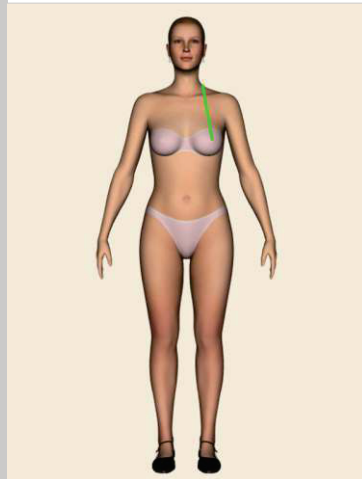

15-Crotch

16-Hips

17-Upper thigh

18-Lower thigh

19-Knee

20-Calf

21-Ankle

22- Inseam Length

23-Navel to Knee

24-Knee to Ankle

25-Outseam

26-Half Crotch

27-Apex to Apex

28-Above Bust

29-Over Bust

30-Under Bust

31-Neck to Extreme bust

Motorbike Leather Suit's Size Measurements Guide

Please Follow the Instructions and use the Photos to take all measurements in CentimetersCM

01-Chest(Round):_____

02-Navel(round):_____