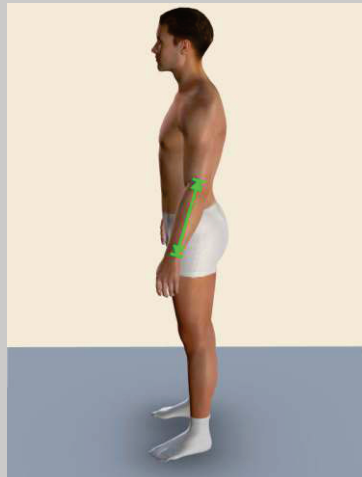

Motorbike Leather Suit's Size Measurements Guide

Please Follow the Instructions and use the Photos to take all measurements in CentimetersCM

01-Chest

02-Navel

03-Waist

04-Neck

05-Arm Hole

06-Sleeve Length

07-Shoulder to Elbow

08-Elbow to Wrist

09-Biceps

10-Forearm

11-Wrist

12-Shoulder to Shoulder

13-Neck to Navel

14-Neck to Waistline Back

15-Crotch

16-Hips

17-Upper thigh

18-Lower thigh

19-Knee

20-Calf

21-Ankle

22- Inseam Length

23-Navel to Knee

24-Knee to Ankle

25-Outseam

26-Half Crotch

27-Apex to Apex

28-Above Bust

29-Over Bust

30-Under Bust