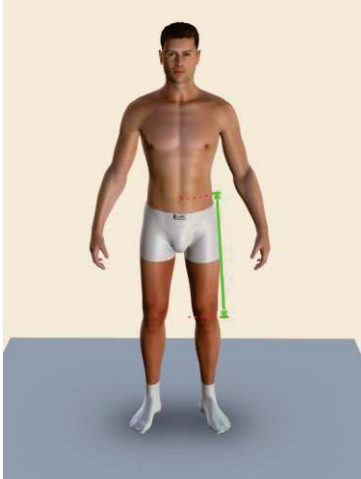

07-Shoulder to Elbow

08-Elbow to Wrist

09-Biceps

10-Forearm

11-Wrist

12-Shoulder to Shoulder

13-Neck to Navel

14-Neck to Waistline Back

15-Crotch

16-Hips

17-Upper thigh

18-Lower thigh

19-Knee

20-Calf

21-Ankle

22- Inseam Length

23-Navel to Knee

24-Knee to Ankle

25-Outseam

26-Half Crotch

27-Apex to Apex

28-Above Bust

29-Over Bust

30-Under Bust

31-Neck to Extreme bust

Motorbike Leather Suit's Size Measurements Guide

Please Follow the Instructions and use the Photos to take all measurements in CentimetersCM

01-Chest(Round):_____

02-Navel(round):_____