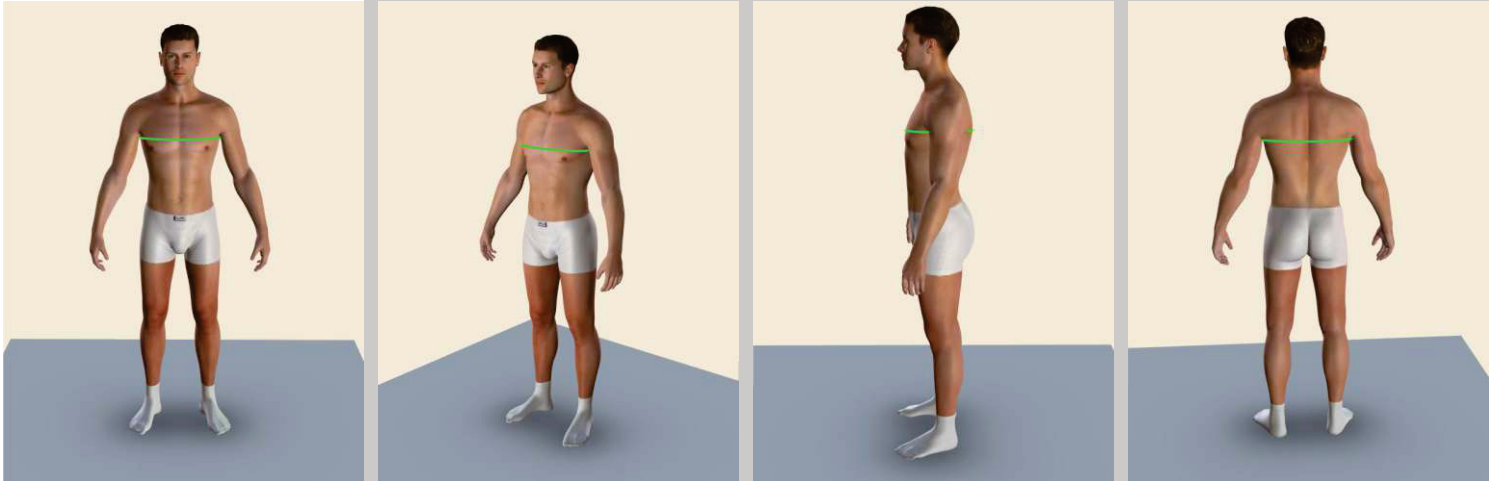

Motorbike Leather Suit's Size Measurements Guide

Please Follow the Instructions and use the Photos to take all measurements in CentimetersCM

01-Chest

02-Navel

03-Waist

04-Neck

05-Arm Hole

06-Sleeve Length

07-Shoulder to Elbow

08-Elbow to Wrist

09-Biceps

10-Forearm

11-Wrist

12-Shoulder to Shoulder

13-Neck to Navel

14-Neck to Waistline Back

23-Navel to Knee

24-Knee to Ankle

25-Outseam

26-Half Crotch

27-Apex to Apex

28-Above Bust

29-Over Bust

30-Under Bust