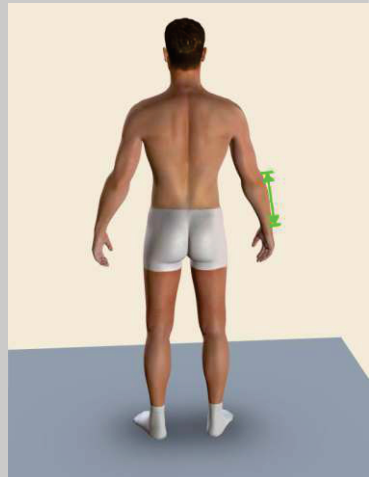

Motorbike Leather Suit's Size Measurements Guide

Please Follow the Instructions and use the Photos to take all measurements in CentimetersCM

01-Chest

02-Navel

03-Waist

04-Neck

05-Arm Hole

06-Sleeve Length

07-Shoulder to Elbow

08-Elbow to Wrist

09-Biceps

10-Forearm

11-Wrist

12-Shoulder to Shoulder

13-Neck to Navel

14-Neck to Waistline Back

15-Crotch

16-Hips

17-Upper thigh

18-Lower thigh

19-Knee

20-Calf

21-Ankle

22- Inseam Length

23-Navel to Knee

24-Knee to Ankle

25-Outseam

26-Half Crotch

27-Apex to Apex

28-Above Bust

29-Over Bust

30-Under Bust