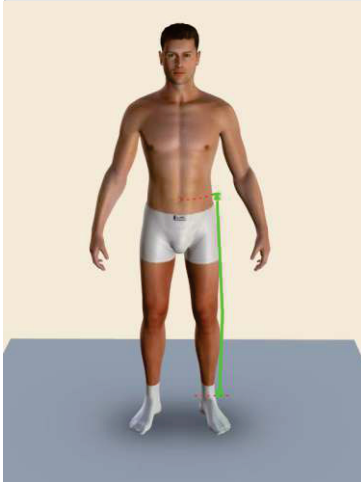

07-Shoulder to Elbow

08-Elbow to Wrist

09-Biceps

10-Forearm

11-Wrist

12-Shoulder to Shoulder

13-Neck to Navel

14-Neck to Waistline Back

15-Crotch

16-Hips

17-Upper thigh

18-Lower thigh

19-Knee

20-Calf

21-Ankle

22- Inseam Length

23-Navel to Knee

24-Knee to Ankle

25-Outseam

26-Half Crotch

27-Apex to Apex

28-Above Bust

29-Over Bust

30-Under Bust

31-Neck to Extreme bust

Motorbike Leather Suit's Size Measurements Guide

Please Follow the Instructions and use the Photos to take all measurements in CentimetersCM

01-Chest(Round):_____

02-Navel(round):_____