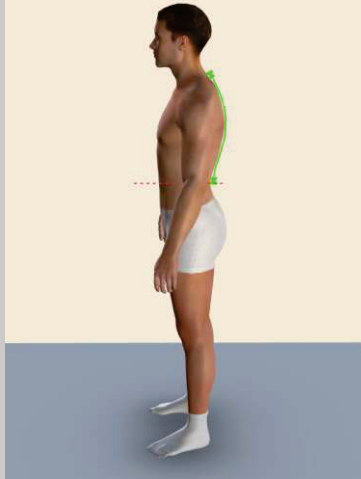

Motorbike Leather Suit's Size Measurements Guide

Please Follow the Instructions and use the Photos to take all measurements in CentimetersCM

01-Chest

02-Navel

03-Waist

04-Neck

05-Arm Hole

06-Sleeve Length

07-Shoulder to Elbow

08-Elbow to Wrist

09-Biceps

10-Forearm

11-Wrist

12-Shoulder to Shoulder

13-Neck to Navel

14-Neck to Waistline Back

15-Crotch

16-Hips

17-Upper thigh

18-Lower thigh

19-Knee

20-Calf

21-Ankle

22- Inseam Length

23-Navel to Knee

24-Knee to Ankle

25-Outseam

26-Half Crotch

27-Apex to Apex

28-Above Bust

29-Over Bust

30-Under Bust