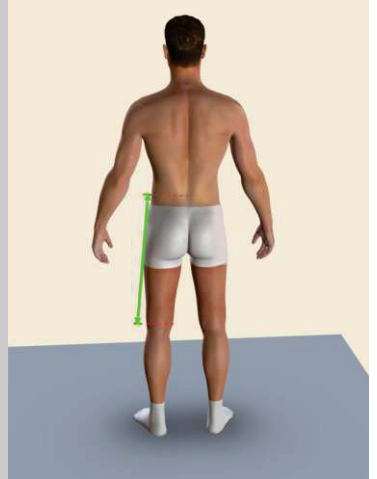

07-Shoulder to Elbow

08-Elbow to Wrist

09-Biceps

10-Forearm

11-Wrist

12-Shoulder to Shoulder

13-Neck to Navel

14-Neck to Waistline Back

15-Crotch

16-Hips

17-Upper thigh

18-Lower thigh

19-Knee

20-Calf

21-Ankle

22- Inseam Length

23-Navel to Knee

24-Knee to Ankle

25-Outseam

26-Half Crotch

27-Apex to Apex

28-Above Bust

29-Over Bust

30-Under Bust

31-Neck to Extreme bust

Motorbike Leather Suit's Size Measurements Guide

Please Follow the Instructions and use the Photos to take all measurements in CentimetersCM

01-Chest(Round):_____

02-Navel(round):_____