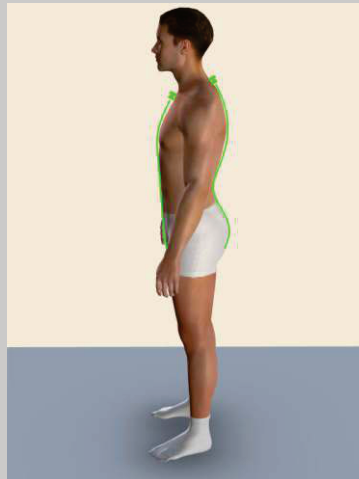

Motorbike Leather Suit's Size Measurements Guide

Please Follow the Instructions and use the Photos to take all measurements in CentimetersCM

01-Chest

02-Navel

03-Waist

04-Neck

05-Arm Hole

06-Sleeve Length

07-Shoulder to Elbow

08-Elbow to Wrist

09-Biceps

10-Forearm

11-Wrist

12-Shoulder to Shoulder

13-Neck to Navel

14-Neck to Waistline Back

15-Crotch

16-Hips

17-Upper thigh

18-Lower thigh

19-Knee

20-Calf

21-Ankle

22- Inseam Length

23-Navel to Knee

24-Knee to Ankle

25-Outseam

26-Half Crotch

27-Apex to Apex

28-Above Bust

29-Over Bust

30-Under Bust