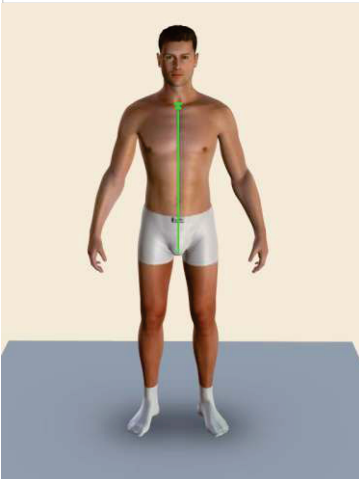

Motorbike Leather Suit's Size Measurements Guide

Please Follow the Instructions and use the Photos to take all measurements in CentimetersCM

01-Chest

02-Navel

03-Waist

04-Neck

05-Arm Hole

06-Sleeve Length

07-Shoulder to Elbow

08-Elbow to Wrist

09-Biceps

10-Forearm

11-Wrist

12-Shoulder to Shoulder

13-Neck to Navel

14-Neck to Waistline Back

15-Crotch

16-Hips

17-Upper thigh

18-Lower thigh

19-Knee

20-Calf

21-Ankle

22- Inseam Length

23-Navel to Knee

24-Knee to Ankle

25-Outseam

26-Half Crotch

27-Apex to Apex

28-Above Bust

29-Over Bust

30-Under Bust